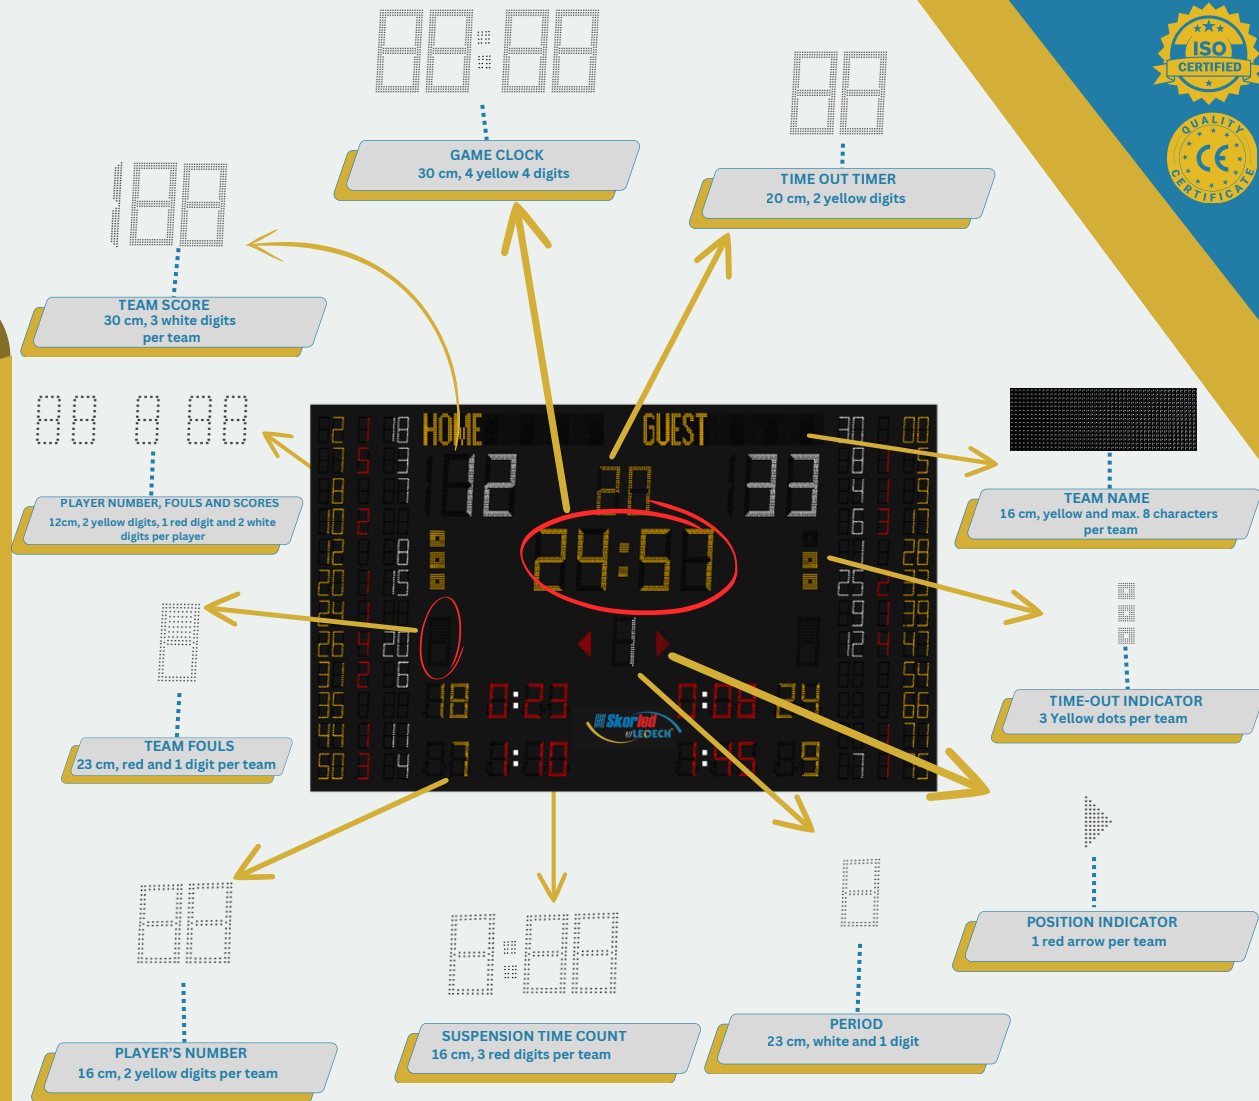

## FIBA LEVEL 2 MULTISPORT SCOREBOARD

SBS3000TSH

✓ Used for multi-sports activities

used for Basketball, Volleyball, Handball games in Professional halls, it is preferred to be used in University and Training Halls

✓ It is FIBA Level 2 Approved

✓ Has two different control types:

With cable or wireless RF

✓ Has 100 level of brightness

✓ Has test and Clock modes

✓ Player number and his/her fouls and score are shown on the scoreboard.

✓ The Player number and suspension time of the suspended player can be displayed on the scoreboard during Handball games.

✓ Comes with 2 pieces shot clock and a console system

# SBS3000TSH

<b>WEIGHT</b>	95 kg
<b>Average Power Consumption</b>	910 W
<b>Max Power Consumption</b>	1515 W
<b>Operating Voltage</b>	100-120V 200-220V
<b>Operating Temperature</b>	(-40°C) (+55°C)
<b>Protection Class</b>	IP54
<b>Type Of Material</b>	AL
<b>Guarantee Duration</b>	1 Year
<b>Frame Color</b>	MAT BLACK