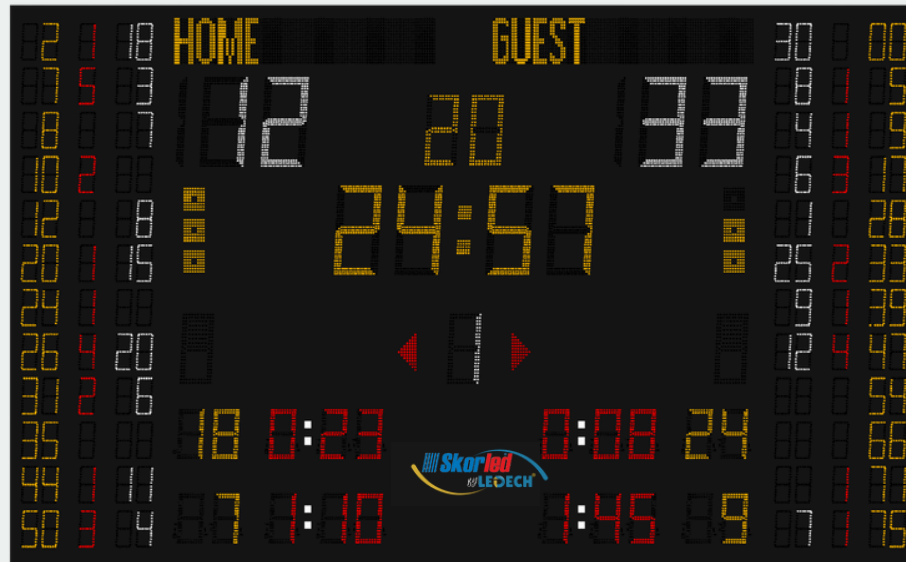

## FIBA LEVEL 2 MULTISPORT SCOREBOARD

SBS3000TSH

✓ Used for multi-sports activities

used for Basketball, Volleyball, Handball games in Professional halls, it is preferred to be used in University and Training Halls

✓ It is FIBA Level 2 Approved

✓ Has two different control types:

With cable or wireless RF

✓ Has 100 level of brightness

✓ Has test and Clock modes

✓ Player number and his/her fouls and score are shown on the scoreboard.

✓ The Player number and suspension time of the suspended player can be displayed on the scoreboard during Handball games.

✓ Comes with 2 pieces shot clock and a console system